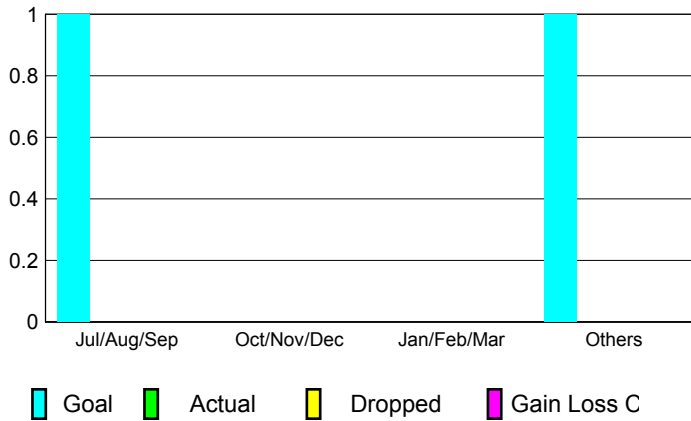

GMT: **Pedro Marrello**

Location: **URUGUAY**

GMT CA: **3**

CLUBS

Month	New Club Goal	Actual New Clubs	Actual Dropped Clubs	Gain/Loss of Clubs
2012-2013				
Jul/Aug/Sep	1	0	0	0
Oct/Nov/Dec	0	0	0	0
Jan/Feb/Mar	0	0	0	0
Apr/May/Jun	1	0	0	0
Totals	2	0	0	0

Club Results 2012-2013

Goal, New, Dropped, Gain/Loss

YTD Status Quo Clubs 2012-2013

Status Quo Clubs Compared to Status Quo Members

Club Gain/Loss 2012-2013

MEMBERSHIP

Month	Net Memb Goal	Actual New Memb	Actual Dropped Memb	Gain/Loss of Memb
2012-2013				
Jul/Aug/Sep	10	25	26	-1
Oct/Nov/Dec	20	47	15	32
Jan/Feb/Mar	5	4	6	-2
Apr/May/Jun	50	55	24	31
Totals	85	131	71	60