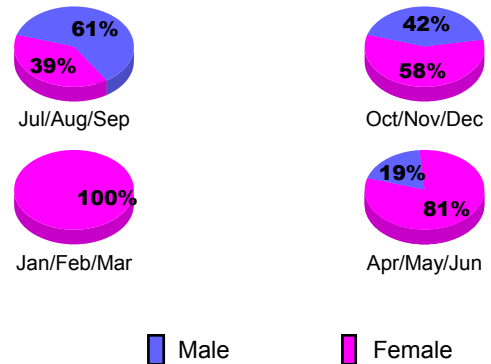

Club Results 2012-2013

Goal, New, Dropped, Gain/Loss

YTD Status Quo Clubs 2012-2013

Status Quo Clubs Compared to Status Quo Members

Club Gain/Loss 2012-2013

MEMBERSHIP

Month	Net Memb Goal	Actual New Memb	Actual Dropped Memb	Gain/Loss of Memb
2012-2013				
Jul/Aug/Sep	10	25	26	-1
Oct/Nov/Dec	20	47	15	32
Jan/Feb/Mar	5	4	6	-2
Apr/May/Jun	50	55	24	31
Totals	85	131	71	60

Membership Results 2012-2013

Goal, New, Dropped, Gain/Loss

Gender Comparison 2012-2013

Membership Gain/Loss 2012-2013