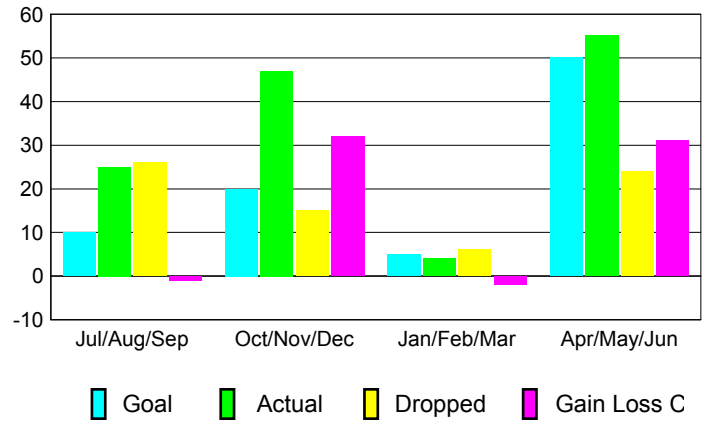

GMT: **Pedro Marrello**

Location: **URUGUAY**

GMT CA: **3**

CLUBS

Month	New Club Goal	Actual New Clubs	Actual Dropped Clubs	Gain/Loss of Clubs
2012-2013				
Jul/Aug/Sep	1	0	0	0
Oct/Nov/Dec	0	0	0	0
Jan/Feb/Mar	0	0	0	0
Apr/May/Jun	1	0	0	0
Totals	2	0	0	0

Club Results 2012-2013

Goal, New, Dropped, Gain/Loss

YTD Status Quo Clubs 2012-2013

Status Quo Clubs Compared to Status Quo Members

Club Gain/Loss 2012-2013

MEMBERSHIP

Month	Net Memb Goal	Actual New Memb	Actual Dropped Memb	Gain/Loss of Memb
2012-2013				
Jul/Aug/Sep	10	25	26	-1
Oct/Nov/Dec	20	47	15	32
Jan/Feb/Mar	5	4	6	-2
Apr/May/Jun	50	55	24	31
Totals	85	131	71	60

Membership Results 2012-2013

Goal, New, Dropped, Gain/Loss

Gender Comparison 2012-2013

Membership Gain/Loss 2012-2013